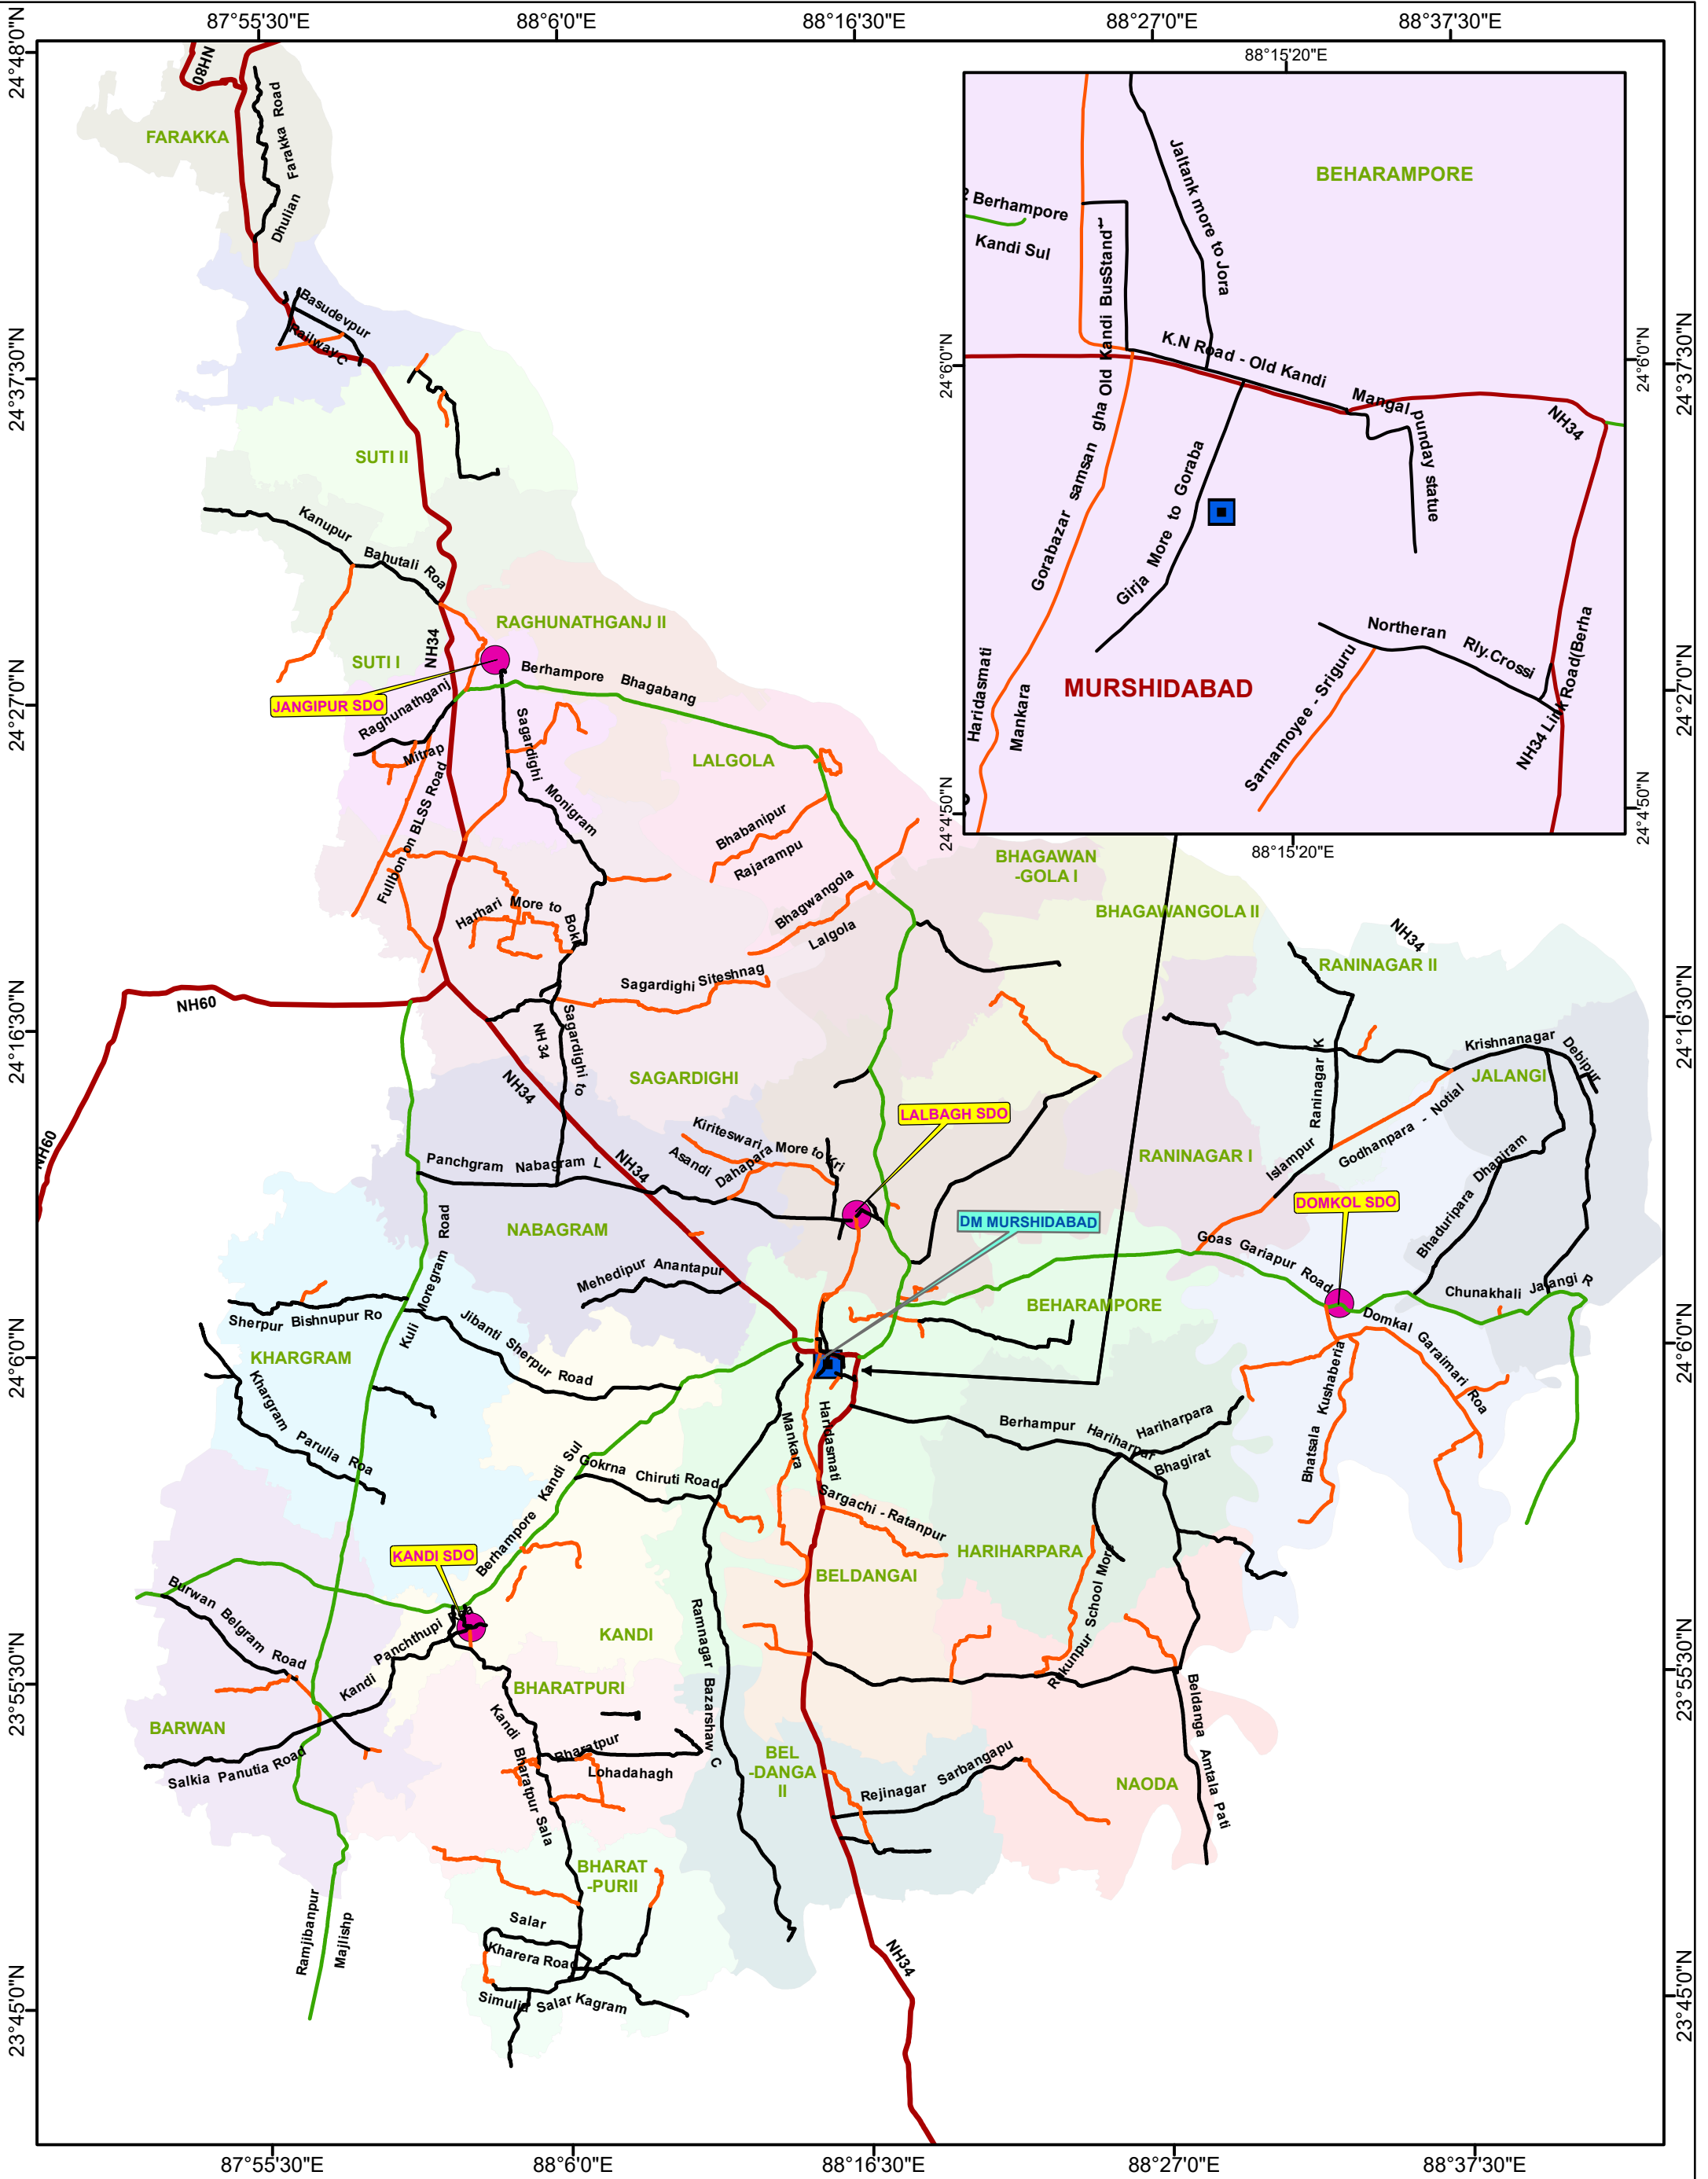

# MURSHIDABAD

## LEGEND

	NATIONAL HIGHWAY		SUB-DIVISION OFFICE
	STATE HIGHWAY		DM OFFICE
	MAJOR DISTRICT ROAD		DISTRICT
	RURAL ROAD		

1:50000

Kilometers